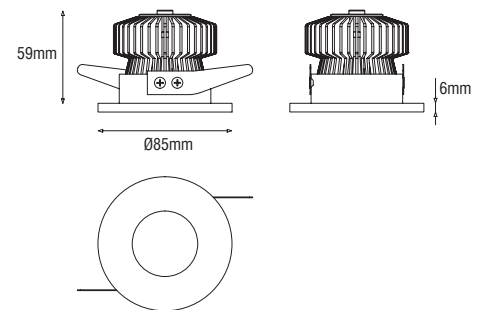

*Always apply dim to warm in combination with DALI driver.