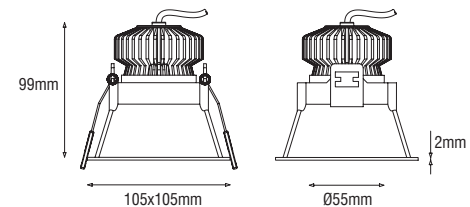

• EMOZIONE

LED downlight with recessed lamp position, made of aluminum in white or black. Equipped with an 24°, 30° or 38° aluminum reflector and 9W Bridgelux LED or dim to warm LED 6W. Driver must be ordered separately. IP43.

Description	∧	white	black
9W LED 676lm 927	24°	260A09024	260A09124
9W LED 703lm 930	24°	260B09024	260B09124
9W LED 880lm 840	24°	260D09024	260D09124
6W LED 600lm 2000-2800K*	24°	260E06024	260E06124
9W LED 676lm 927	30°	260A09030	260A09130
9W LED 703lm 930	30°	260B09030	260B09130
9W LED 880lm 840	30°	260D09030	260D09130
6W LED 600lm 2000-2800K*	30°	260E06030	260E06130
9W LED 676lm 927	38°	260A09038	260A09138
9W LED 703lm 930	38°	260B09038	260B09138
9W LED 880lm 840	38°	260D09038	260D09138
6W LED 600lm 2000-2800K*	38°	260E06038	260E06138