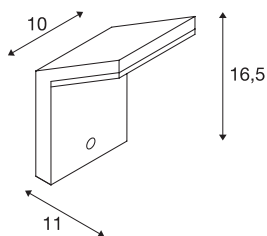

TECHNICAL DATA

Item no.	232915
IP Code	IP 44
Impact resistance class	IK 02
Assembly	Surface
Assembly details	Wall
Primary nominal voltage	220-240V ~50/60Hz
Secondary power / voltage	110 mA
Safety class	I
Wattage	9 W
Minimum ambient temperature	-20 °C
Maximum ambient temperature	40 °C
Stroboscopic effect (SVM)	0.02
Lumen	740 lm
Colour temperature	3000 Kelvin
Beam angle	120 °
Color	anthracite
CRI	80
LXXBXX data	L70B50
Service life	25000 h
Width	10 cm
Height	16.5 cm
Depth	11 cm

Light Source

916446	 An energy label icon consisting of a yellow arrow pointing right, with the letters 'A', 'G', and 'E' stacked vertically inside it.
--------	--

Net weight	0.428 kg
Gross weight	0.52 kg
BIG WHITE Page	651