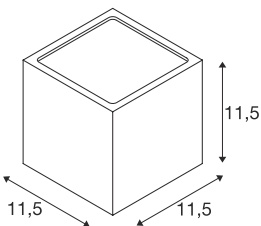

SITRA CUBE

outdoor wall light, TCR-TSE, IP44, anthracite, max. 18W

Cube-shaped wall light SITRA CUBE made from painted aluminium. Thanks to the position of the two sockets which are fitted, the mounted luminaire produces two equal but opposite cones of light (UP/DOWN). With protection class IP44 it is suitable for outdoor use. The electrical connection of the luminaire, which comes in various colours, is directly to the 230V mains supply.

TECHNICAL DATA

Item no.:	232535
Socket	GX53
Lamp	TCR-TSE
Number of sockets	2
Lamps included	0
Number of different light outlets	2
Primary nominal voltage	220-240V ~50/60Hz mA/V
Width	10.8 cm
Height	11.5 cm
Depth	11.0 cm
Net weight	1.22 kg
Gross weight	1.29 kg
IP Code	IP 44
Safety class	I
Assembly	Surface
Assembly details	Wall
Wattage	9 W
Color	anthracite
BIG WHITE Page	691