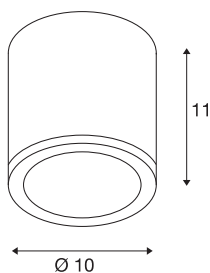

## SITRA

outdoor ceiling light, TCR-TSE, IP44, round, white, max. 9W

The SITRA ceiling light is made from aluminium and glass, which covers the lamp. It is suitable for use outdoors thanks to its IP44 protection class. With its built-in GX53 socket, the luminaire is suitable for both LED and energy-saving lamps. The electrical connection of the luminaire, which comes in three colours, is directly to the 230V mains supply.

## TECHNICAL DATA

Item no.	231541
Socket	GX53
Lamp	TCR-TSE
Number of sockets	1
Lamps included	No
IP Code	IP 44
Assembly	Surface
Assembly details	Ceiling
Primary nominal voltage	220-240V ~50/60Hz
Safety class	I
Wattage	9 W
Color	white
Light outlet	direct
Height	11 cm
Diameter	10 cm
Net weight	0.713 kg
Gross weight	0.777 kg
BIG WHITE Page	679