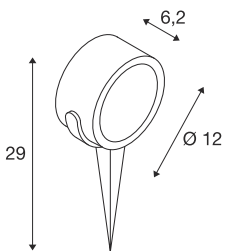

SITRA EARTH 360

outdoor spike luminaire, single-headed, TCR-TSE, IP44, anthracite, max. 9W

This spike luminaire of the SITRA 360 SPIKE made from aluminium is suitable for almost all outdoor lighting requirements by a built-in rotatable and tiltable lamp head and IP44 protection class. The electrical connection is made using the connection lead and mains plug to the 230V mains supply. The SITRA 360 SPIKE also includes floor stands, wall and ceiling lights and can therefore be used universally.

TECHNICAL DATA

Item no.:	231525
Socket	GX53
Lamp	TCR-TSE
Number of sockets	1
Lamps included	0
Primary nominal voltage	230V ~50Hz mA/V
Tilt range	90 °
Length	12.0 cm
Width	6.2 cm
Height	12.0 cm
Net weight	0.684 kg
Gross weight	0.786 kg
IP Code	IP 44
Safety class	I
Impact resistance class	IK04
Impact resistance	0,5 Joule
Assembly	Surface
Assembly details	Ground
Wattage	9 W
Color	anthracite
BIG WHITE Page	623