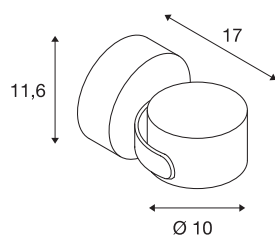

SITRA 360 WL

outdoor wall light, TCR-TSE, IP44, anthracite, max. 9W

This wall and ceiling light of the SITRA 360 WL made from aluminium is suitable for almost all outdoor lighting requirements by a built-in rotatable and tiltable lamp head and IP44 protection class. The electrical connection of the two colour versions available is made directly to the 230V mains supply. The SITRA 360 WL also includes floor stands as well as spike luminaires and can therefore be used universally.

TECHNICAL DATA

Item no.	231515
Socket	GX53
Lamp	TCR-TSE
Number of sockets	1
Lamps included	No
Tilt range	90 °
Horizontal rotation range	90 °
Rotating or tilting	rotary Bar and tiltable
IP Code	IP 44
Assembly	Surface
Assembly details	Ceiling,Wall
Primary nominal voltage	220-240V ~50/60Hz
Safety class	I
Wattage	9 W
Color	anthracite
Light outlet	direct
Height	11.6 cm
Depth	17 cm
Diameter	10 cm
Net weight	0.983 kg
Gross weight	1.084 kg
BIG WHITE Page	684