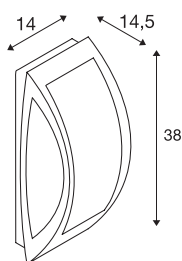

TECHNICAL DATA

| | |
|-------------------------|-------------------|
| Item no. | 230445 |
| Number of sockets | 1 |
| IP Code | IP 54 |
| Assembly | Surface |
| Assembly details | Ceiling,Wall |
| Primary nominal voltage | 220-240V ~50/60Hz |
| Safety class | I |
| Wattage | 25 W |
| Color | anthracite |
| Light distribution | symmetric |
| Light outlet | direct - indirect |
| Width | 14 cm |
| Height | 38 cm |
| Depth | 14.5 cm |
| Net weight | 1.293 kg |
| Gross weight | 1.491 kg |
| BIG WHITE Page | 1 |