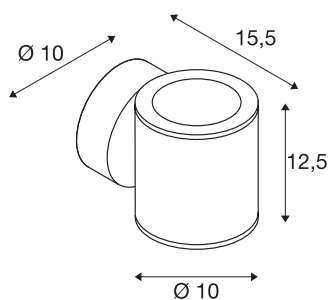

SITRA

outdoor wall light, double-headed, TCR-TSE, IP44, up/down, anthracite, max. 18W

The double-headed SITRA wall light is made from aluminium and structured glass, which covers the lamp. Thanks to the position of the two sockets which are fitted, the mounted luminaire produces two equal but opposite cones of light (UP/DOWN). It is suitable for use outdoors thanks to its IP44 protection class. The electrical connection of the luminaire, which comes in two colours, is made directly to the 230V mains supply. The SITRA series also contains single-headed wall lights and can therefore be used universally.

TECHNICAL DATA

Item no.	230365
Socket	GX53
Number of sockets	2
Number of different light outlets	1
IP Code	IP 44
Assembly	Surface
Assembly details	Wall
Primary nominal voltage	220-240V ~50/60Hz
Safety class	I
Wattage	9 W
Color	anthracite
Light outlet	direct - indirect
Width	10 cm
Height	12.5 cm
Depth	15.5 cm
Net weight	1.082 kg
Gross weight	1.204 kg
BIG WHITE Page	765