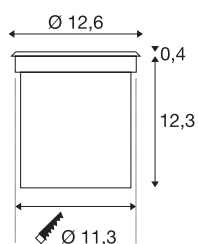

ROCCI 125

outdoor inground fitting, LED, 3000K, IP67, round, stainless steel 316, max. 6W

The inground fitting ROCCI 125 has a round stainless steel shade with a transparent glass cover and is fitted with a COB LED module. With protection class IP67, the luminaire is available with two shapes of shades and is suitable for outdoor use. The electrical connection is made directly to the 230V mains supply. A mounting pot is included in the delivery for simple assembly.

TECHNICAL DATA

| | |
|---------------------------------------|-------------------|
| Item no. | 227600 |
| IP Code | IP 67 |
| Impact resistance class | IK 08 |
| Impact resistance | 5 Joule |
| Assembly | Recessed |
| Assembly details | Ground |
| Primary nominal voltage | 100-277V ~50/60Hz |
| Secondary power / voltage | 700 mA |
| Safety class | I |
| Wattage | 8.6 W |
| Minimum ambient temperature | -20 °C |
| Maximum ambient temperature | 45 °C |
| Level of inrush current | 5 A |
| Duration of inrush current | 25 µs |
| Temperature at glass (light emission) | 48 °C |
| Stroboscopic effect (SVM) | 0.02 |
| Lumen | 580 lm |
| Colour temperature | 3000 Kelvin |
| Beam angle | 120 ° |
| Color | stainless steel |
| LXXBXX data | L70B50 |
| Service life | 40000 h |

Light Source

| | |
|--------|---|
| 916530 |  |
|--------|---|

| | |
|------------------------------|----------|
| Depth | 12.7 cm |
| Diameter | 12.6 cm |
| Net weight | 0.924 kg |
| Gross weight | 1.078 kg |
| Shape of cut-out | round |
| Installation depth | 12.3 cm |
| Installation diameter | 11.3 cm |
| BIG WHITE Page | 854 |