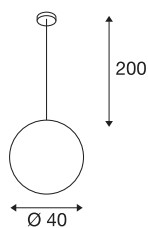

ROTOBALL 40

pendant, TC-(D,H,T,Q)SE, silver-grey/white, Ø 40 cm, max. 24W

The spherical ROTOBALL 40, 240V pendant features a lamp shade made of temperature resistant plastic, optically complimented by a silver grey, steel mounting bracket. The voluminous lamp shade, coupled with a standard E27 holder for energy-saving lamps, provides even illumination characteristics. The package includes an appropriate ceiling plate. The ROTOBALL 40 pendant is thus ready for direct connection to the 230V mains supply.

TECHNICAL DATA

Item no.	165410
Socket	E27
Number of sockets	1
IP Code	IP 20
Assembly	Surface
Assembly details	Ceiling
Primary nominal voltage	220-240V ~50/60Hz
Safety class	I
Wattage	24 W
Color	white
Light distribution	rotational symmetric
Light outlet	direct - indirect
Diameter	40 cm
Pendant length	200 cm
Net weight	2.145 kg
Gross weight	3.437 kg
BIG WHITE Page	317