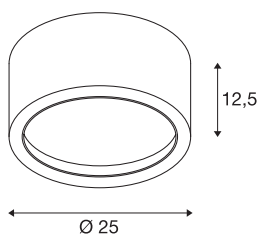

## FERA 25

ceiling light, LED, 3000K, round, white, 1800 lm, max. 21W, including LED driver

The high-voltage LED ceiling light FERA 25 convinces with its simple design and high luminosity. The integrated LED reaches a luminous flux of 1800 lm. Thus, the fitting can be used for general room lighting. Thanks to the built-in LED driver, the light is ready for direct connection to 230V AC.

## TECHNICAL DATA

Item no.	161461
IP Code	IP 20
Assembly	Surface
Assembly details	Ceiling
Primary nominal voltage	220-240V ~50/60Hz
Secondary power / voltage	550 mA
Safety class	I
Wattage	23 W
Minimum ambient temperature	-20 °C
Maximum ambient temperature	45 °C
Stroboscopic effect (SVM)	0.03
Lumen	1800 lm
Colour temperature	3000 Kelvin
Beam angle	100 °
Color	white
CRI	80
LXXBXX data	L70B50
Service life	20000 h
Height	12.5 cm
Diameter	25 cm
Net weight	1.816 kg
Gross weight	2.187 kg