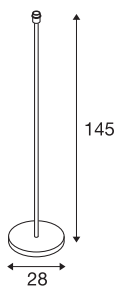

FENDA

floor stand, lamp base, TC-(D,H,T,Q)SE, black, without shade, max. 60W

We offer a new basic design for living room lights with the FENDA floor stand. The black base allows it to be combined with various shades from the FENDA series. Prepared to take LED or energy-saving lamps with an E27 socket, the FENDA is ready for direct connection to the 230V mains supply. In addition, a switch is included located in the connection lead.

TECHNICAL DATA

Item no.	155790
Number of sockets	1
IP Code	IP 20
Impact resistance class	IK 03
Impact resistance	0.35 Joule
Assembly	Mobile
Primary nominal voltage	220-240V ~50/60Hz
Safety class	II
Wattage	60 W
Maximum ambient temperature	40 °C
Color	black
Height	145 cm
Diameter	28 cm
Net weight	5.994 kg
Gross weight	6.818 kg
BIG WHITE Page	104