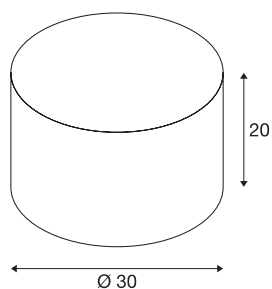

## FENDA

lamp shade, round, black/copper, Ø/H 30/20 cm

The FENDA lamp shade comes in new trendy colours from our MIX & MATCH light system and allows you to individually combine with FENDA lamp shades.

### TECHNICAL DATA

Item no.	155592
Color	black
Height	20 cm
Diameter	30 cm
Net weight	0.369 kg
Gross weight	0.748 kg
BIG WHITE Page	267

## Accessories

155570	FENDA , cover, white acrylic glass, Ø 29.8 cm
--------	--