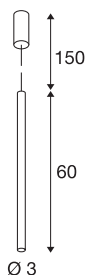

## HELIA 30

pendant, LED, 3000K, round, black, 7.5W

With the HELIA 30 you have a pendant with a purist and clear design. This luminaire is available in black, white and brushed copper. A 7.5W warm-white premium LED is integrated, this is supplied from the built-in constant current driver. The luminaire is delivered with a 1.5 m connection lead. This means the luminaire is ready for direct connection to the 230V mains supply.

## TECHNICAL DATA

Item no.	152360
IP Code	IP 20
Assembly	Surface
Assembly details	Ceiling
Dimmable	Yes
Dimming technology	trailing edge
Primary nominal voltage	220-240V ~50/60Hz
Secondary power / voltage	500 mA
Safety class	I
Wattage	9.2 W
Minimum ambient temperature	-20 °C
Maximum ambient temperature	35 °C
Level of inrush current	10 A
Duration of inrush current	40 µs
Stroboscopic effect (SVM)	0.01
Lumen	590 lm
Colour temperature	3000 Kelvin
Beam angle	40 °
Color	black
CRI	90
LXXBXX data	L70B50
Service life	30000 h

## Light Source

916381	
--------	---

Length	60 cm
Diameter	3 cm
Pendant length	150 cm
Net weight	0.801 kg
Gross weight	1.08 kg
BIG WHITE Page	301