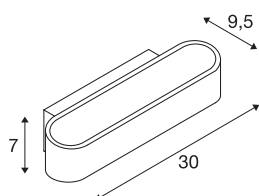

ASSO 300 wall light

LED, 3000K, oval, white, L/W/H 30/9.5/7 cm

The distinctive LED UP/DOWN recessed wall light ASSO 300 is equipped with two ultra-modern, powerful COB LED which emits its warm white light indirectly. Thus it is ideal for glare-free lighting of stairs, staircases and rooms. Due to the incorporated constant current LED driver, placed within the canopy, the electrical connection is made directly to 230V mains supply. This luminaire contains built-in LED lamps.

TECHNICAL DATA

| | |
|-----------------------------------|-------------------|
| Item no. | 151271 |
| Number of different light outlets | 1 |
| IP Code | IP 20 |
| Assembly | Surface |
| Assembly details | Wall |
| Dimmable | Yes |
| Dimming technology | trailing edge |
| Primary nominal voltage | 220-240V ~50/60Hz |
| Secondary power / voltage | 500 mA |
| Safety class | I |
| Wattage | 12 W |
| Level of inrush current | 10 A |
| Duration of inrush current | 40 µs |
| Stroboscopic effect (SVM) | 0.02 |
| Lumen | 975 lm |
| Colour temperature | 3000 Kelvin |
| Color | white |
| CRI | 80 |
| LXXBXX data | L70B50 |
| Service life | 30000 h |
| Light distribution | symmetric |
| Light outlet | direct - indirect |

| | |
|-----------------------|----------|
| Width | 30 cm |
| Height | 7 cm |
| Depth | 9.5 cm |
| Net weight | 1.053 kg |
| Gross weight | 1.326 kg |
| BIG WHITE Page | 201 |