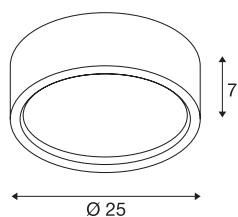

PLASTRA

ceiling light, LED, white, plaster, 3000K

The PLASTRA plaster light is a highly individual ceiling light with a pure, clear design. The luminaire is already equipped with a dimmable LED lamp and is therefore ready for immediate connection to the 230V mains power supply. The sandpaper included as part of the delivery is used to clean the surfaces. After priming, the luminaire can be individually designed by painting it with wall paint or affixing stickers.

TECHNICAL DATA

Item no.	148005
Assembly	Surface
Assembly details	Ceiling
Dimmable	Yes
Dimming technology	Leading edge, trailing edge
Primary nominal voltage	220-240V ~50/60Hz
Secondary power / voltage	350 mA
Safety class	I
Wattage	15 W
Level of inrush current	10 A
Duration of inrush current	100 µs
Stroboscopic effect (SVM)	0.04
Lumen	990 lm
Colour temperature	3000 Kelvin
Beam angle	110 °
Color	white
LXXBXX data	L70B50
Service life	30000 h
Height	7 cm
Diameter	25 cm
Net weight	1.843 kg
Gross weight	2.352 kg