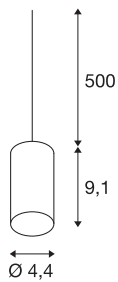

## FITU

pendant, A60, round, black, 5m cable with open cable end, max. 60W

The FITU pendant suspension with open cable end is from our MIX & MATCH pendant system and is available in various colours. The FITU product family impresses with its wide variety of application possibilities. Thanks to the fitted E27 socket, the luminaire is suitable for LED and energy-saving lamps. The electrical connection is made directly to the 230V mains supply.

## TECHNICAL DATA

Item no.	132690
Number of sockets	1
IP Code	IP 20
Assembly	Surface
Assembly details	Ceiling with Acc.
Primary nominal voltage	220-240V ~50/60Hz
Safety class	II
Wattage	60 W
Maximum ambient temperature	30 °C
Color	black
Light outlet	diffuse
Height	9.1 cm
Diameter	4.4 cm
Net weight	0.333 kg
Gross weight	0.381 kg
BIG WHITE Page	150