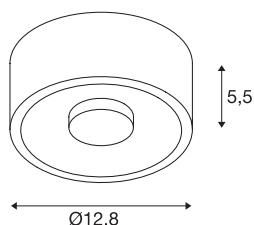

TECHNICAL DATA

Item no.	117351
Number of different light outlets	1
IP Code	IP 20
Assembly	Surface
Assembly details	Ceiling
Dimmable	Yes
Dimming technology	trailing edge
Primary nominal voltage	220-240V ~50/60Hz
Secondary power / voltage	350 mA
Safety class	I
Wattage	15 W
Stroboscopic effect (SVM)	0.02
Lumen	810 lm
Colour temperature	3000 Kelvin
Beam angle	120 °
Color	white
CRI	80
LXXBXX data	L70B50
Service life	25000 h
Light distribution	rotational symmetric
Light outlet	direct
Height	5.5 cm

Light Source

916452	
--------	---

Diameter	12.8 cm
Net weight	0.666 kg
Gross weight	0.888 kg
BIG WHITE Page	273