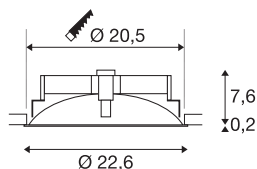

TECHNICAL DATA

Item no.	117311
IP Code	IP 20
Impact resistance class	IK 02
Impact resistance	0.2 Joule
Assembly	Recessed
Assembly details	Ceiling
Dimmable	Yes
Dimming technology	trailing edge
Primary nominal voltage	220-240V ~50/60Hz
Secondary power / voltage	700 mA
Safety class	II
Wattage	23 W
Stroboscopic effect (SVM)	0.04
Lumen	1500 lm
Colour temperature	3000 Kelvin
Beam angle	120 °
Color	white
CRI	80
UGR ≤	28
LXXBXX data	L70B50
Service life	30000 h
Risk Group	1

Light Source

916572

Height	7.8 cm
Diameter	22.6 cm
Net weight	1.27 kg
Gross weight	1.749 kg
Shape of cut-out	round
Installation depth	8.5 cm
Installation diameter	20.5 cm
BIG WHITE Page	397