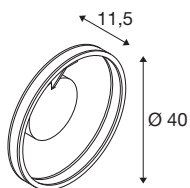

TECHNICAL DATA

Item no.	1008553
Number of different light outlets	2
IP Code	IP20
Assembly	Surface
Dimmable	Yes
Dimming technology	DALI,Touch
Primary nominal voltage	220-240V ~50/60 Hz
Secondary power / voltage	350 mA
Safety class	I
Wattage	14 W
Minimum ambient temperature	-20 °C
Maximum ambient temperature	45 °C
Number of luminaires at LS B16A	40
Number of luminaires at LS C16A	60
Level of inrush current	30 A
Duration of inrush current	100 µs
Lumen	450/450 lm
Colour temperature	2700/3000 Kelvin
Color	black
CRI	90
Service life	50000 h
Height	11.5 cm

Diameter	40 cm
Net weight	1.4 kg
Gross weight	3.22 kg