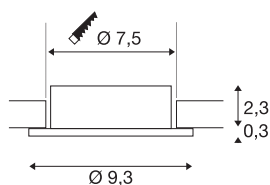

NEW TRIA® 75

ceiling installation ring, D: 9.3 H: 2.6 cm, IP 20, white

Discover the new generation of our NEW TRIA® series and configure an individual lighting experience. A modular element is the mounting ring, which is available as a pivoting and rotating or all-round protected IP 65 version. In the colours black, white, rose gold or brushed aluminium, it blends harmoniously into any room ambience. For easy assembly, the mounting ring, specially designed for a hole diameter of 75mm, is supplied with clip and leaf springs.

TECHNICAL DATA

| | |
|-----------------------|----------|
| Item no. | 1007342 |
| IP Code | IP 20 |
| Assembly | Recessed |
| Assembly details | Ceiling |
| Color | white |
| Height | 2.6 cm |
| Diameter | 9.3 cm |
| Net weight | 0.08 kg |
| Gross weight | 0.086 kg |
| Shape of cut-out | round |
| Installation diameter | 7.5 cm |