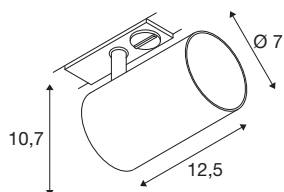

ASTO TUBE

1-phase spot, GU10, black

Track featuring a compact, clean design: the ASTO TUBE track spotlight features strong lighting characteristics at an affordable price. The aluminium housing is available in black or white. Equipped with a GU10 high-voltage halogen or LED light, ASTO TUBE emits a light that is both glare-free and high-quality. The spotlight can also be quickly and easily installed using a track adapter.

TECHNICAL DATA

Item no.	1006445
Socket	GU10
Lamp	LED GU10 51mm
Number of sockets	1
Lamps included	No
Tilt range	90 °
Horizontal rotation range	350 °
Rotating or tilting	rotary bar and tiltable
IP Code	IP 20
Assembly	Surface
Assembly details	Track Ceiling
Primary nominal voltage	220-240V ~50/60Hz
Safety class	I
Wattage	10 W
Ambient temperature	25 °C
Color	black
Length	12.5 cm
Height	10.5 cm
Diameter	7 cm
Net weight	0.278 kg
Gross weight	0.297 kg