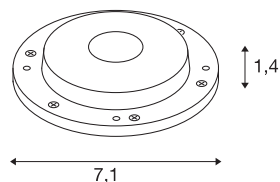

## SMALL PLOT Module

stainless steel / frosted LED module, 3W 3000K CRI80  
180°

LED PLOT is the module for effect and orientation lighting in outdoor areas. Not only in the colour stainless steel, the 0206 can convince with its high quality. The IP 67 protection class provides optimum protection.

## TECHNICAL DATA

Item no.	1006171
Number of different light outlets	1
IP Code	IP 67
Impact resistance class	IK 06
Impact resistance	1 Joule
Assembly	Surface
Assembly details	Ground
Secondary power / voltage	24 V
Safety class	III
Minimum ambient temperature	-20 °C
Maximum ambient temperature	40 °C
Stroboscopic effect (SVM)	0.4
Lumen	240 lm
Colour temperature	3000 Kelvin
Beam angle	180 °
Color	stainless steel
CRI	80
LXXBXX data	L70B50
Service life	40000 h
Risk Group	0
Height	1.4 cm
Diameter	7.1 cm

## Light Source

916420	 A green arrow-shaped label with the letters 'A' and 'G' stacked vertically on the left and a white 'D' on the right.	<b>Net weight</b>	0.232 kg
		<b>Gross weight</b>	0.293 kg
		<b>BIG WHITE Page</b>	727