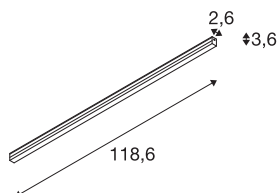

BATTEN 120

white light bar, 18W CCT Switch 3000/4000K

Several high-quality LEDs are combined in the BATTEN 120 light bar. The ceiling/wall-mounted light is in white and cuts a good figure everywhere. With the supply cable and the mains plug, BATTEN is also quickly and easily connected to a voltage of 230V. Experience BATTEN in action and convince yourself of a successful lighting experience.

TECHNICAL DATA

Item no.:	1006124
Primary nominal voltage	220-240V ~50/60Hz mA/V
Secondary power / secondary voltage	220mA
Length	118.55 cm
Width	2.6 cm
Height	3.6 cm
Net weight	0.405 kg
Gross weight	0.519 kg
IP Code	IP 20
Safety class	II
Assembly	Surface
Assembly details	Ceiling, Wall
Number of through-wires	5
Wattage	18 W
Lumen	1960 lm
Colour temperature	3000/4000 Kelvin
Color	white
CRI	90
LXXBXX data	L70B50
Minimum ambient temperature	-20 °C
Maximum ambient temperature	40 °C
BIG WHITE Page	334