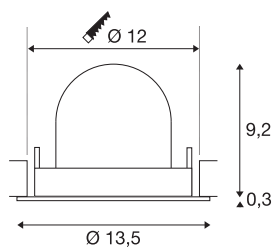

TECHNICAL DATA

Item no.	1005970
Number of different light outlets	1
Rotating or tilting	rotary bar and tiltable
Assembly	Recessed
Assembly details	Ceiling
Secondary power / voltage	500 mA
Safety class	III
Wattage	17.5 W
Lumen	1750 lm
Colour temperature	4000 Kelvin
Beam angle	40 °
Color	white
CRI	90
UGR ≤	22
LXXBXX data	L80B50
Risk Group	1
Height	9.5 cm
Diameter	13.5 cm
Net weight	0.45 kg
Gross weight	0.55 kg
Shape of cut-out	round
Installation depth	9.5 cm

Installation diameter	12 cm
BIG WHITE Page	53