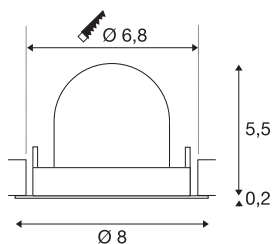

TECHNICAL DATA

Item no.	1005865
Number of different light outlets	1
Rotating or tilting	rotary bar and tiltable
Assembly	Recessed
Assembly details	Ceiling
Secondary power / voltage	200 mA
Safety class	III
Wattage	7 W
Lumen	740 lm
Colour temperature	4000 Kelvin
Beam angle	55 °
Color	white
CRI	90
UGR ≤	25
LXXBXX data	L80B50
Height	5.7 cm
Diameter	8 cm
Net weight	0.13 kg
Gross weight	0.15 kg
Shape of cut-out	round
Installation depth	8 cm
Installation diameter	6.8 cm