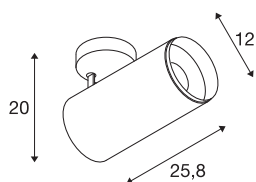

NUMINOS® SPOT DALI XL

white / black ceiling mounted light, 36W 3000K 60°

The NUMINOS light system from SLV skilfully combines function, design and technology. This way, you can experience a thousand lighting design possibilities with different downlights and spotlights. Also with the NUMINOS® SPOT DALI XL indoor ceiling-mounted light LED, which convinces with the best workmanship and lighting quality. The spotlight is ideal for targeted accent lighting or for illuminating larger areas. The recessed ceiling light convinces with a power consumption of 36 watts, luminous flux of 3210 lumens, colour temperature of 3000 Kelvin and a colour reproduction index of 90. Installation is then done in no time at all. When do you choose NUMINOS ® from SLV?

TECHNICAL DATA

Item no.	1005752
Number of different light outlets	1
Rotating or tilting	rotary bar and tiltable
Assembly	Surface
Assembly details	Ceiling
Dimmable	Yes
Dimming technology	DALI
Primary nominal voltage	220-240V ~50/60Hz
Secondary power / voltage	900 mA
Safety class	I
Wattage	36 W
Minimum ambient temperature	-20 °C
Maximum ambient temperature	35 °C
Level of inrush current	15 A
Duration of inrush current	100 µs
Stroboscopic effect (SVM)	0
Lumen	3210 lm
Colour temperature	3000 Kelvin
Beam angle	60 °
Color	white
CRI	90
UGR ≤	25

Light Source

791823	
--------	---

Accessories

1006170	NUMINOS® XL , white front ring
---------	--------------------------------

Length	25.8 cm
Height	20 cm
Diameter	12 cm
Net weight	1.5 kg
Gross weight	2 kg
BIG WHITE Page	79