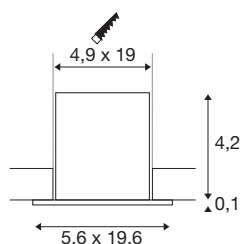

## MILANDOS 6

black recessed ceiling light, 3000K 45°

Minimalist, innovative and compact in design, the MILANDOS recessed ceiling light creates high-quality lighting. The long LED lifespan of 60,000 hours and the high colour reproduction index of over 90 are also convincing across the board. With a UGR of 16, it produces glare-free light. The simple design of the recessed ceiling light made of aluminium and polycarbonate (PC) blends seamlessly into any room. The spotlight is also quick and easy to install. Experience MILANDOS in action and convince yourself of a successful lighting experience.

## TECHNICAL DATA

Item no.:	1005416
Secondary power / secondary voltage	700mA
Length	19.6 cm
Width	5.6 cm
Height	4.3 cm
Installation length	19 cm
Installation width	4.9 cm
Installation depth	7 cm
Net weight	0.3 kg
Gross weight	0.321 kg
IP Code	IP 20
Safety class	III
Impact resistance class	IK02
Assembly	Recessed
Assembly details	Ceiling
Lumen	780 lm
Colour temperature	3000 Kelvin
Beam angle	45 °
Color	black
CRI	90
UGR ≤	16
LXXBXX data	L80B50