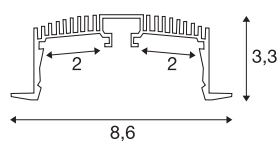

### Profile structure 1.5m white

By integrating two GRAZIA PRO MAX FLEXSTRIPS, you can create a wide variety of lighting scenarios. Use the matching GRAZIA 60 recessed profile with cut-outs to integrate the flexible LED strips in the required light colour temperature for a wide range of professional applications with high lumen output. In the in-house SLV design, the GRAZIA 60 profile is available in various lengths with matching end caps, longitudinal connectors, a feed-in set, mounting clips and various covers.

### TECHNICAL DATA

Item no.	1004906
IP Code	IP 20
Assembly	Recessed
Assembly details	Ceiling, Ceiling with Acc.
Color	white
Length	150 cm
Width	8.6 cm
Height	3.3 cm
Net weight	1.487 kg
Gross weight	1.712 kg
Installation length	150 cm
Installation width	7.5 cm
Installation depth	80 cm
BIG WHITE Page	747