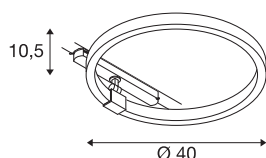

### TECHNICAL DATA

Item no.	1004772
Rotating or tilting	rotary Bar and tiltable
Assembly details	Track Ceiling
Dimmable	Yes
Dimming technology	DALI 2
Primary nominal voltage	220-240V ~50/60Hz
Secondary power / voltage	350 mA
Safety class	II
Wattage	15.2 W
Rated standby power	0.5 W
Level of inrush current	35 A
Duration of inrush current	80 µs
Stroboscopic effect (SVM)	0
Lumen	670 lm
Colour temperature	4000 Kelvin
Beam angle	170 °
Color	white
CRI	90
Light outlet	direct - indirect
Risk Group	1
Height	10.5 cm
Diameter	40 cm