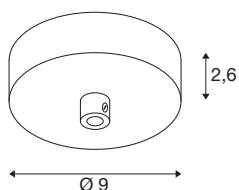

## TECHNICAL DATA

Item no.	1004744
IP Code	IP 20
Nominal voltage	220-240V ~50/60Hz V
Safety class	I
Color	black
Height	2.6 cm
Diameter	9 cm
Net weight	0.18 kg
Gross weight	0.226 kg
BIG WHITE Page	281