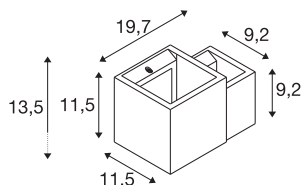

TECHNICAL DATA

Item no.	1004733
Number of sockets	2
IP Code	IP 20
Assembly	Surface
Assembly details	Wall
Primary nominal voltage	220-240V ~50/60Hz
Safety class	I
Wattage	15 W
Color	white
Light distribution	asymmetric
Light outlet	direct - indirect
Length	19.7 cm
Width	11.5 cm
Height	13.5 cm
Net weight	1.589 kg
Gross weight	1.952 kg
BIG WHITE Page	190