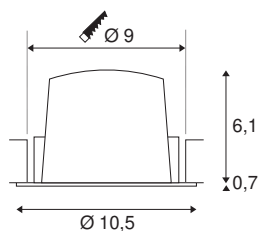

## NUMINOS® DL M

Indoor LED recessed ceiling light white/white 4000K 55°, including leaf springs

The NUMINOS light system from SLV combines technology, design and functionality like no other. This way, you can experience a thousand lighting design possibilities with different downlights and spotlights. This also includes NUMINOS® DL M, which impresses as a recessed ceiling light with the best workmanship and lighting quality. In this way, you can create unobtrusive, modern and space-saving lighting that draws the focus to objects or the room. The recessed ceiling light convinces with a power consumption of 17.55 watts, luminous flux of 1750 lumens, colour temperature of 4000 Kelvin and a colour reproduction index of 90. Installation is then done in no time at all. When will you choose SLV's modular variety?

## TECHNICAL DATA

Item no.	1003908
Number of different light outlets	1
IP Code	IP 20 / IP 44
Impact resistance class	IK 02
Impact resistance	0.2 Joule
Assembly	Recessed
Assembly details	Ceiling
Secondary power / voltage	500 mA
Safety class	III
Wattage	17.55 W
Minimum ambient temperature	-20 °C
Maximum ambient temperature	40 °C
Lumen	1750 lm
Colour temperature	4000 Kelvin
Beam angle	55 °
Color	white
CRI	90
UGR ≤	22
LXXBXX data	L80B50
Service life	50000 h
Light distribution	rotational symmetric
Light outlet	direct

Risk Group	1
Height	6.8 cm
Diameter	10.5 cm
Net weight	0.24 kg
Gross weight	0.28 kg
Shape of cut-out	round
Installation depth	7.5 cm
Installation diameter	9 cm
BIG WHITE Page	32