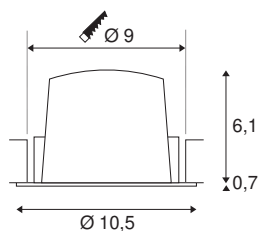

## NUMINOS® DL M

Indoor LED recessed ceiling light black/black 4000K 40°, including leaf springs

The NUMINOS light system from SLV perfectly combines function, design and technology. With different downlights and spotlights, you can experience a thousand lighting design possibilities. Also with the NUMINOS® DL M recessed ceiling light, which convinces with the best workmanship and lighting quality. In this way, you can create unobtrusive, modern and space-saving lighting that draws the focus to objects or the room. The recessed ceiling light convinces with a power consumption of 17.55 watts, luminous flux of 1600 lumens, colour temperature of 4000 Kelvin and a colour reproduction index of 90. Installation is then done in no time at all. When will you choose SLV's modular variety?

## TECHNICAL DATA

Item no.	1003892
Number of different light outlets	1
IP Code	IP 20 / IP 44
Impact resistance class	IK 02
Impact resistance	0.2 Joule
Assembly	Recessed
Assembly details	Ceiling
Secondary power / voltage	500 mA
Safety class	III
Wattage	17.55 W
Minimum ambient temperature	-20 °C
Maximum ambient temperature	40 °C
Lumen	1600 lm
Colour temperature	4000 Kelvin
Beam angle	40 °
Color	black
CRI	90
UGR ≤	22
LXXBXX data	L80B50
Service life	50000 h
Light distribution	rotational symmetric
Light outlet	direct

Risk Group	1
Height	6.8 cm
Diameter	10.5 cm
Net weight	0.24 kg
Gross weight	0.28 kg
Shape of cut-out	round
Installation depth	7.5 cm
Installation diameter	9 cm
BIG WHITE Page	32