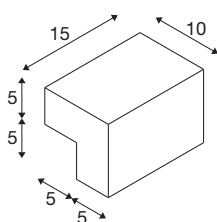

L-LINE OUT WL

Outdoor LED wall-mounted light anthracite CCT switch 3000/4000K

With its linear light variety, the L-LINE OUT family lights the way outdoors. Despite their individual differences, the individual members speak a common language of form, encapsulated in the clean lines of the letter "L". As far as lighting technology is concerned, there are no compromises: the CCT switch for easy selection of light colour temperature (3000 or 4000K) prior to installation), the straightforward installation process, and a protection rating of IP 65 are just some of the features that make the L-LINE OUT surface-mounted wall light a winner.

TECHNICAL DATA

Item no.	1003539
Number of different light outlets	1
IP Code	IP 65
Impact resistance class	IK 02
Impact resistance	0.2 Joule
Assembly	Surface
Assembly details	Wall
Number of through-wires	10
Primary nominal voltage	220-240V ~50/60Hz
Secondary power / voltage	350 mA
Safety class	I
Wattage	7 W
Minimum ambient temperature	-20 °C
Maximum ambient temperature	45 °C
Level of inrush current	10 A
Duration of inrush current	40 µs
Stroboscopic effect (SVM)	0.08
Lumen	500/570 lm
Colour temperature	3000/4000 Kelvin
Color	anthracite
CRI	80
LXXBXX data	L70B50

Light Source

916406	
--------	---

Service life	30000 h
Light outlet	direct
Risk Group	0
Width	15 cm
Height	10 cm
Depth	10 cm
Net weight	1.024 kg
Gross weight	1.237 kg
BIG WHITE Page	775