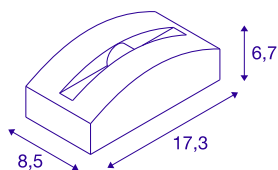

OUT-BEAM FRAME CW

Outdoor LED wall and ceiling mounted light white 3000K

With the white OUT-BEAM FRAME CW, you have an outdoor surface-mounted light which is ideally suited for accentuating buildings. This light is intended for use in both residential and public areas. Thanks to the OUT-BEAM FRAME CW you can illuminate historical or modern buildings with wonderful effects. With an expected lifespan of 30,000 hours, the LED light is extremely sustainable and requires little maintenance.

TECHNICAL DATA

Item no.	1003519
IP Code	IP 55
Impact resistance class	IK 03
Impact resistance	0.35 Joule
Assembly	Surface
Assembly details	Ceiling,Ground,Wall
Number of through-wires	10
Primary nominal voltage	100-240V ~50/60Hz
Secondary power / voltage	700 mA
Safety class	I
Wattage	3.5 W
Minimum ambient temperature	-20 °C
Maximum ambient temperature	40 °C
Level of inrush current	9 A
Duration of inrush current	170 µs
Stroboscopic effect (SVM)	0
Lumen	60 lm
Colour temperature	3000 Kelvin
Color	white
CRI	80
LXXBXX data	L70B50
Service life	30000 h

Light Source

916607		Risk Group	1
		Length	17.3 cm
		Width	8.5 cm
		Height	6.7 cm
		Net weight	0.657 kg
		Gross weight	0.781 kg
		BIG WHITE Page	686