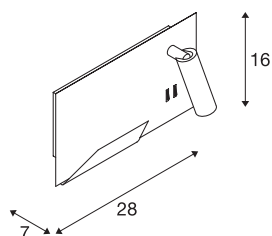

SOMNILA SPOT

indoor LED surface-mounted wall light 3000K white version right incl. USB connection

Developed as an ideal bedside or reading light, the SOMNILA light series provides an innovative and user-friendly luminaire concept. The elegant surface-mounted wall light is made from white or black coated aluminium and impresses with its professionally manufactured mechanics, combined with modern LED technology. Equipped with a USB connection and the necessary Smartphone holder, the luminaire provides real added value. The spotlight can be individually directed, therefore providing ideal and accurate illumination. The second light source is used for general illumination. If necessary, the two light sources of the luminaire, which are separated by the built-in switch, can be switched separately. The luminaires are available in versions for left-hand and right-hand mounting so that they can be perfectly integrated in the room. The luminaire includes built-in LED lamps.

TECHNICAL DATA

Item no.	1003458
Number of different light outlets	2
IP Code	IP 20
Assembly	Surface
Assembly details	Wall
Primary nominal voltage	100-240V ~50/60Hz
Secondary power / voltage	12 V
Safety class	I
Wattage	15 W
Ambient temperature	45 °C
Minimum ambient temperature	-10 °C
Maximum ambient temperature	45 °C
Stroboscopic effect (SVM)	0.37
Lumen	770 lm
Colour temperature	3000 Kelvin
Beam angle	110 °
Color	white
CRI	90
LXXBXX data	L70B50
Service life	36000 h
Risk Group	0
Width	28 cm

Light Source

916551	
916404	

Height	16 cm
Depth	7 cm
Net weight	1.478 kg
Gross weight	1.933 kg
BIG WHITE Page	226