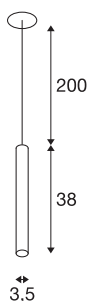

HELIA AMBIENT 35

indoor LED pendant black flat canopy

With the HELIA AMBIENT 35 you have a recessed pendant with a puristic and clear design. The luminaire is available in versions with and without a ceiling plate. A warm white premium LED is integrated which produces an especially pleasant light thanks to the acrylic insert. The luminaire is supplied with a connection lead / suspension.

TECHNICAL DATA

Item no.	1003435
Assembly	Recessed
Assembly details	Ceiling
Secondary power / voltage	500 mA
Safety class	III
Wattage	7.5 W
Lumen	425 lm
Colour temperature	3000 Kelvin
Color	black
CRI	90
LXXBXX data	L70B50
Service life	30000 h
Risk Group	1
Length	38 cm
Diameter	3.5 cm
Net weight	0.656 kg
Gross weight	0.95 kg
Shape of cut-out	round
Installation depth	3 cm
Installation diameter	6.8 cm
BIG WHITE Page	300