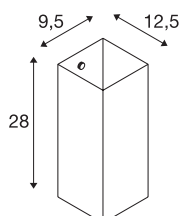

QUADRASS

indoor surface-mounted wall light, E27, white

The QUADRASS wall light consists of a successful combination of metal and glass elements. The E27 socket behind the glass lampshade makes the QUADRASS ready for direct connection to the 230V mains power supply. In order to make the picture of the application as uniform as possible, wall lights with a reading light and a pendant are also available.

TECHNICAL DATA

Item no.	1003431
Socket	E27
Number of sockets	1
IP Code	IP 20
Assembly	Surface
Assembly details	Wall
Primary nominal voltage	220-240V ~50/60Hz
Safety class	I
Wattage	40 W
Color	white
Width	9.5 cm
Height	28 cm
Depth	12.5 cm
Net weight	1.235 kg
Gross weight	1.746 kg
BIG WHITE Page	375