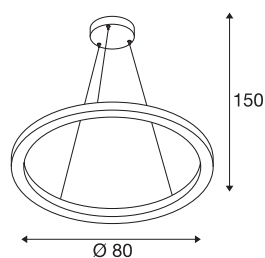

ONE 80 DALI

Indoor LED pendant, white, 3000/4000K

Reduced, modern and elegant, the design of the ONE light family attracts all eyes. With their expected LED lifespan of 30,000, the circular lights are also extremely sustainable. Use the ONE 80 DALI Indoor LED pendant light white for a particularly pleasant, DALI dimmable light that is adjustable in height. The high CRI above 90 ensures true-to-life colour reproduction. At the same time, it is low-maintenance and not only made for the hotel industry and gastronomy, but also for elegantly furnished living rooms. Experience light with SLV – your reliable partner for all kinds of indoor lights for 40 years.

TECHNICAL DATA

Item no.	1002912
IP Code	IP 20
Assembly	Surface
Assembly details	Ceiling
Dimmable	Yes
Dimming technology	DALI 2
Primary nominal voltage	220-240V ~50/60Hz
Secondary power / voltage	800 mA
Safety class	I
Wattage	32 W
Minimum ambient temperature	-20 °C
Maximum ambient temperature	50 °C
Rated standby power	0.5 W
Level of inrush current	35 A
Duration of inrush current	2 µs
Stroboscopic effect (SVM)	0.07
Lumen	1930/2140 lm
Colour temperature	3000/4000 Kelvin
Color	white
CRI	90
LXXBXX data	L70B50
Service life	30000 h

Light Source

916474	
916461	

Risk Group	1
Height	3 cm
Diameter	80 cm
Pendant length	300 cm
Net weight	2.163 kg
Gross weight	4.858 kg
BIG WHITE Page	188