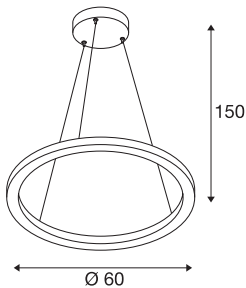

TECHNICAL DATA

Item no.:	1002909
Primary nominal voltage	220-240V ~50/60Hz mA/V
Secondary power / secondary voltage	600 mA/V
Pendant length	150.0 cm
Height	3.0 cm
Diameter	60.0 cm
Net weight	1.818 kg
Gross weight	3.426 kg
IP Code	IP 20
Safety class	I
Assembly	Surface
Assembly details	Ceiling
Dimming technology	DALI
Wattage	25 W
Lumen	1400 / 1500 lm
Colour temperature	3000/4000 Kelvin
Color	black
CRI	>80
Binning	3
LXXBXX data	70/50
Service life	30000 h
Minimum ambient temperature	-20 °C