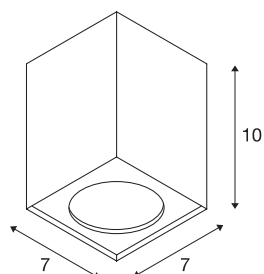

ALTRA DICE CL

Indoor surface-mounted wall and ceiling light, QPAR-51, black

The cube-shaped ceiling light ALTRA DICE from aluminium and steel has a unilateral cut in order to host the 240V halogen lamp. Optionally available with a white, black or silver-grey housing, ALTRA DICE is ready for direct connection to a 230V mains power supply.

TECHNICAL DATA

Item no.	1002216
Number of sockets	1
IP Code	IP 20
Assembly	Surface
Assembly details	Ceiling
Primary nominal voltage	220-240V ~50/60Hz
Safety class	I
Wattage	35 W
Maximum ambient temperature	25 °C
Color	black
Light outlet	direct
Length	7 cm
Width	7 cm
Height	10 cm
Net weight	0.315 kg
Gross weight	0.388 kg
BIG WHITE Page	274