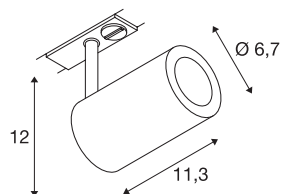

## ENOLA\_B TRACK SPOT

QPAR51 white, 50W, incl. 1-circuit adapter

The puristic ENOLA B track-mounted spotlight consists of an aluminium and steel structure and is optionally available with a white, black, or silver grey housing. The lamp head can be rotated and swivelled. Because of the built-in GU-10 240V socket, the ENOLA\_B is ready for direct connection to the 1-circuit 240V track system.

## TECHNICAL DATA

Item no.	1002111
Number of sockets	1
Tilt range	90 °
Horizontal rotation range	350 °
Rotating or tilting	rotary Bar and tiltable
IP Code	IP 20
Assembly	Surface
Assembly details	Track Ceiling, Track Wall
Primary nominal voltage	220-240V ~50/60Hz
Safety class	I
Wattage	50 W
Maximum ambient temperature	40 °C
Color	white
Light outlet	direct
Length	11.3 cm
Height	12 cm
Diameter	6.7 cm
Net weight	0.371 kg
Gross weight	0.467 kg
BIG WHITE Page	480