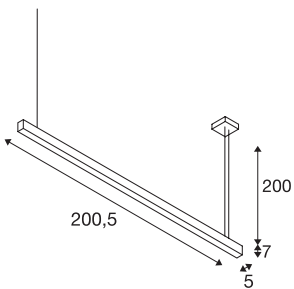

GLENOS

profile pendant light, LED, 4000K, black, 2 m, 85W

The GLENOS pendant light is equipped with a high-output LED strip, offering you top-class, powerful LED lighting. These pendant lights are available in various lengths and colours and come with a 2.5 m power cable, which can be individually shortened. Thanks to the dimmable LED driver, the GLENOS pendant light is ready to connect to the 230 V mains power supply.

TECHNICAL DATA

Item no.	1001409
Number of different light outlets	1
IP Code	IP 20
Assembly	Surface
Assembly details	Ceiling
Dimmable	Yes
Dimming technology	1-10V
Primary nominal voltage	220-240V ~50/60Hz
Secondary power / voltage	1000 mA
Safety class	I
Wattage	85 W
Minimum ambient temperature	-20 °C
Maximum ambient temperature	50 °C
Level of inrush current	30 A
Duration of inrush current	300 µs
Stroboscopic effect (SVM)	0
Lumen	6600 lm
Colour temperature	4000 Kelvin
Color	black
CRI	80
UGR ≤	28
LXXBXX data	L70B50

Light Source

916328	
--------	---

Accessories

470505	EP1 DIMMER , 1-10V, max. 10W
--------	---------------------------------

Service life	35000 h
Light distribution	axis symmetric
Light outlet	direct
Length	205 cm
Width	5 cm
Height	7 cm
Pendant length	200 cm
Net weight	4.491 kg
Gross weight	5.353 kg
BIG WHITE Page	143