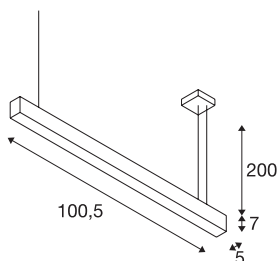

## GLENOS

professional pendant, LED, 4000K, black, 1 m, 43W

The GLENOS pendant with a high-performance LED strip gives you a powerful, top-class LED lighting. The pendants are available in several lengths and colour variants and are fitted with a 2.50 m connection lead, which can be shortened individually. The GLENOS pendant is ready to connect to the 230 V mains supply thanks to the dimmable LED driver.

## TECHNICAL DATA

Item no.	1001403
Number of different light outlets	1
IP Code	IP 20
Assembly	Surface
Assembly details	Ceiling
Dimmable	Yes
Dimming technology	1-10V
Primary nominal voltage	220-240V ~50/60Hz
Secondary power / voltage	1000 mA
Safety class	I
Wattage	43 W
Minimum ambient temperature	-20 °C
Maximum ambient temperature	50 °C
Level of inrush current	30 A
Duration of inrush current	300 µs
Stroboscopic effect (SVM)	0
Lumen	3300 lm
Colour temperature	4000 Kelvin
Color	black
CRI	80
UGR ≤	28
LXXBXX data	L70B50

## Accessories

470505	EP1 DIMMER , 1-10V, max. 10W
--------	---------------------------------

Service life	35000 h
Light distribution	axis symmetric
Light outlet	direct
Length	105 cm
Width	5 cm
Height	7 cm
Pendant length	200 cm
Net weight	2.439 kg
Gross weight	2.953 kg
BIG WHITE Page	143