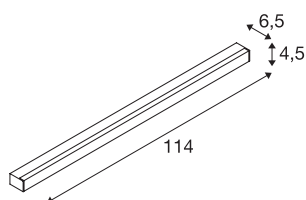

## SIGHT LED

wall and ceiling light, 1150mm, black

The modern SIGHT wall and ceiling light is made for surface mounting or busbar. The strong luminous flux of 3100 lumens and the low glare make the ceiling/wall-mounted light an efficient basic lighting solution in offices or shops. In black, the light made of aluminium and acrylic cuts a professional figure everywhere. With its lifespan of 30,000 hours, the LED is also extremely sustainable. When will you test out the benefits of SLV's impressive indoor lights?

## TECHNICAL DATA

Item no.	1001286
Number of different light outlets	1
IP Code	IP 20
Assembly	Surface
Assembly details	Ceiling,Wall
Primary nominal voltage	220-240V ~50/60Hz
Secondary power / voltage	700 mA
Safety class	I
Wattage	38 W
Level of inrush current	4.5 A
Duration of inrush current	36 $\mu$ s
Stroboscopic effect (SVM)	0.04
Lumen	3100 lm
Colour temperature	3000 Kelvin
Beam angle	120 °
Color	black
CRI	80
UGR $\leq$	28
LXXBXX data	L70B50
Service life	30000 h
Light distribution	axis symmetric
Light outlet	direct

## Light Source

916371	
--------	---

Length	114 cm
Width	4.5 cm
Height	6.5 cm
Net weight	1.961 kg
Gross weight	2.34 kg
BIG WHITE Page	431