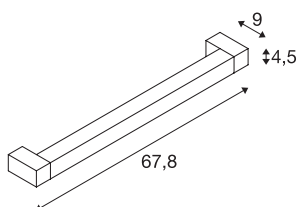

LONG GRILL

wall and ceiling lights, LED, 3000K, black

The LONG GRILL LED wall and ceiling light is a professional luminaire for surface mounting. There is an LED with 20W within its rectangular frame. It is the rotating element that makes this luminaire so special. The lamp unit can be rotated by 180°. This luminaire is ready to be directly connected to the 230V mains supply. This luminaire contains built-in LED lamps.

TECHNICAL DATA

Item no.	1001020
Number of different light outlets	1
Rotating or tilting	tiltable
IP Code	IP 20
Assembly	Surface
Assembly details	Ceiling,Wall
Primary nominal voltage	220-240V ~50/60Hz
Secondary power / voltage	700 mA
Safety class	I
Wattage	20 W
Stroboscopic effect (SVM)	0
Lumen	1600 lm
Colour temperature	3000 Kelvin
Beam angle	110 °
Color	black
CRI	80
LXXBXX data	L70B50
Service life	30000 h
Light distribution	symmetric
Light outlet	direct
Light outlet 2	indirect
Length	67.8 cm

Light Source

916371	
--------	---

Width	9 cm
Height	4.5 cm
Net weight	1.351 kg
Gross weight	1.642 kg
BIG WHITE Page	336