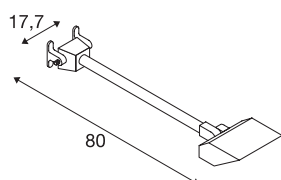

TODAY

outdoor display fitting, LED, 4000K, black, long, IP65

The powerful display fitting TODAY is made of painted aluminium which covers the built-in LED. The lamp head can be tilted and is mounted on a straight beam. With protection class IP65, it is suitable for outdoor use. The electrical connection of the luminaire, which comes in black, white and silver-grey, is made directly to the 230V mains power supply. This luminaire has a built-in, powerful 29W LED lamp.

TECHNICAL DATA

| | |
|---------------------------|-------------------|
| Item no. | 1000880 |
| Rotating or tilting | tiltable |
| IP Code | IP 65 |
| Impact resistance class | IK 02 |
| Impact resistance | 0.2 Joule |
| Assembly | Surface |
| Assembly details | Wall |
| Primary nominal voltage | 220-240V ~50/60Hz |
| Secondary power / voltage | 640 mA |
| Safety class | I |
| Wattage | 29 W |
| Stroboscopic effect (SVM) | 1.3 |
| Lumen | 2800 lm |
| Colour temperature | 4000 Kelvin |
| Beam angle | 140 ° |
| Color | black |
| CRI | 70 |
| LXXBXX data | L70B50 |
| Service life | 40000 h |
| Light distribution | symmetric |
| Light outlet | direct |
| Width | 17.7 cm |

Light Source

| | |
|--------|---|
| 916541 |  |
|--------|---|

| | |
|----------------|----------|
| Height | 23.2 cm |
| Depth | 66.6 cm |
| Net weight | 1.772 kg |
| Gross weight | 2.147 kg |
| BIG WHITE Page | 665 |