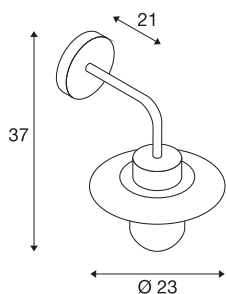

MOLAT

outdoor wall light, E27, anthracite, max. 60W, IP44

The MOLAT wall light equipped with an E27 socket is made from painted aluminium and a pane of glass which covers the socket. The lamp head attached to the curved arm faces downwards. It is suitable for use outdoors thanks to its IP44 protection class. The electrical connection of the luminaire, which is available in anthracite, is made to the 230V mains power supply.

TECHNICAL DATA

Item no.	1000820
Socket	E27
Number of sockets	1
IP Code	IP 44
Impact resistance class	IK 02
Impact resistance	0.2 Joule
Assembly	Surface
Assembly details	Wall
Primary nominal voltage	220-240V ~50/60Hz
Safety class	I
Wattage	60 W
Color	anthracite
Light distribution	rotational symmetric
Light outlet	diffuse
Length	37 cm
Width	23 cm
Height	23 cm
Net weight	1.134 kg
Gross weight	1.641 kg
BIG WHITE Page	777